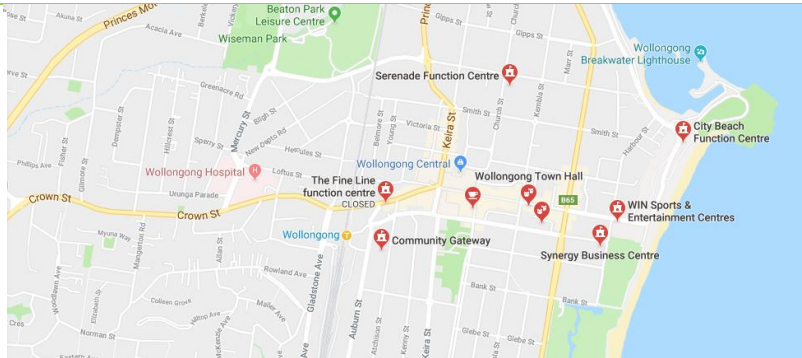

**Work Rehab**  
Level 1  
1 Burelli Street  
Wollongong NSW 2500

### Directions to - Work Rehab - Wollongong

There is street parking nearby.

Public transport via bus is within an easy walk from the office also.

If you are unable to attend for any reason, please **telephone Work Rehab on 1300 856 440**. We look forward to seeing you.