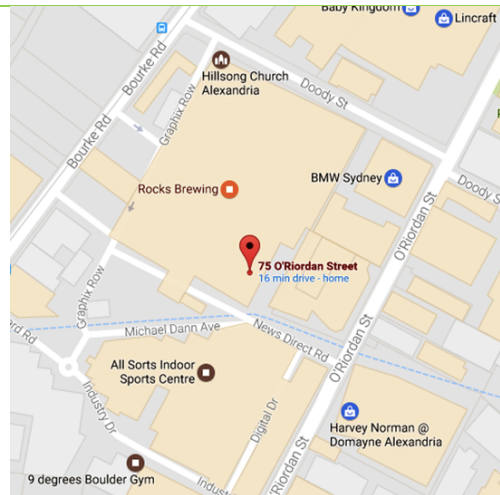

Work Rehab
Suite W3B5, Level 3, Building 2
Sydney Corporate Park, 75 O'Riordan Street
Alexandria NSW 2015

Directions to - Work Rehab – Alexandria

If coming by **public transport** you can catch the bus and get off at Gardeners Road and walk up to O'Riordan St and then walk until you come to the Harley Davidson store and turn into the complex and **take the lift located to the left of the cafe Wheels and Cupcake**. Go up to Level 3 and turn right out of the lift and right again along the balcony and you will see us first office on the right.

If coming by train, get off at Mascot and walk about 10 minutes and follow same directions as above.

If driving there is parking in the complex near Skyzone and also under the building (look for the cafe Wheels and Cupcake). Parking is metered and costs \$3 per hour or \$7 per day.